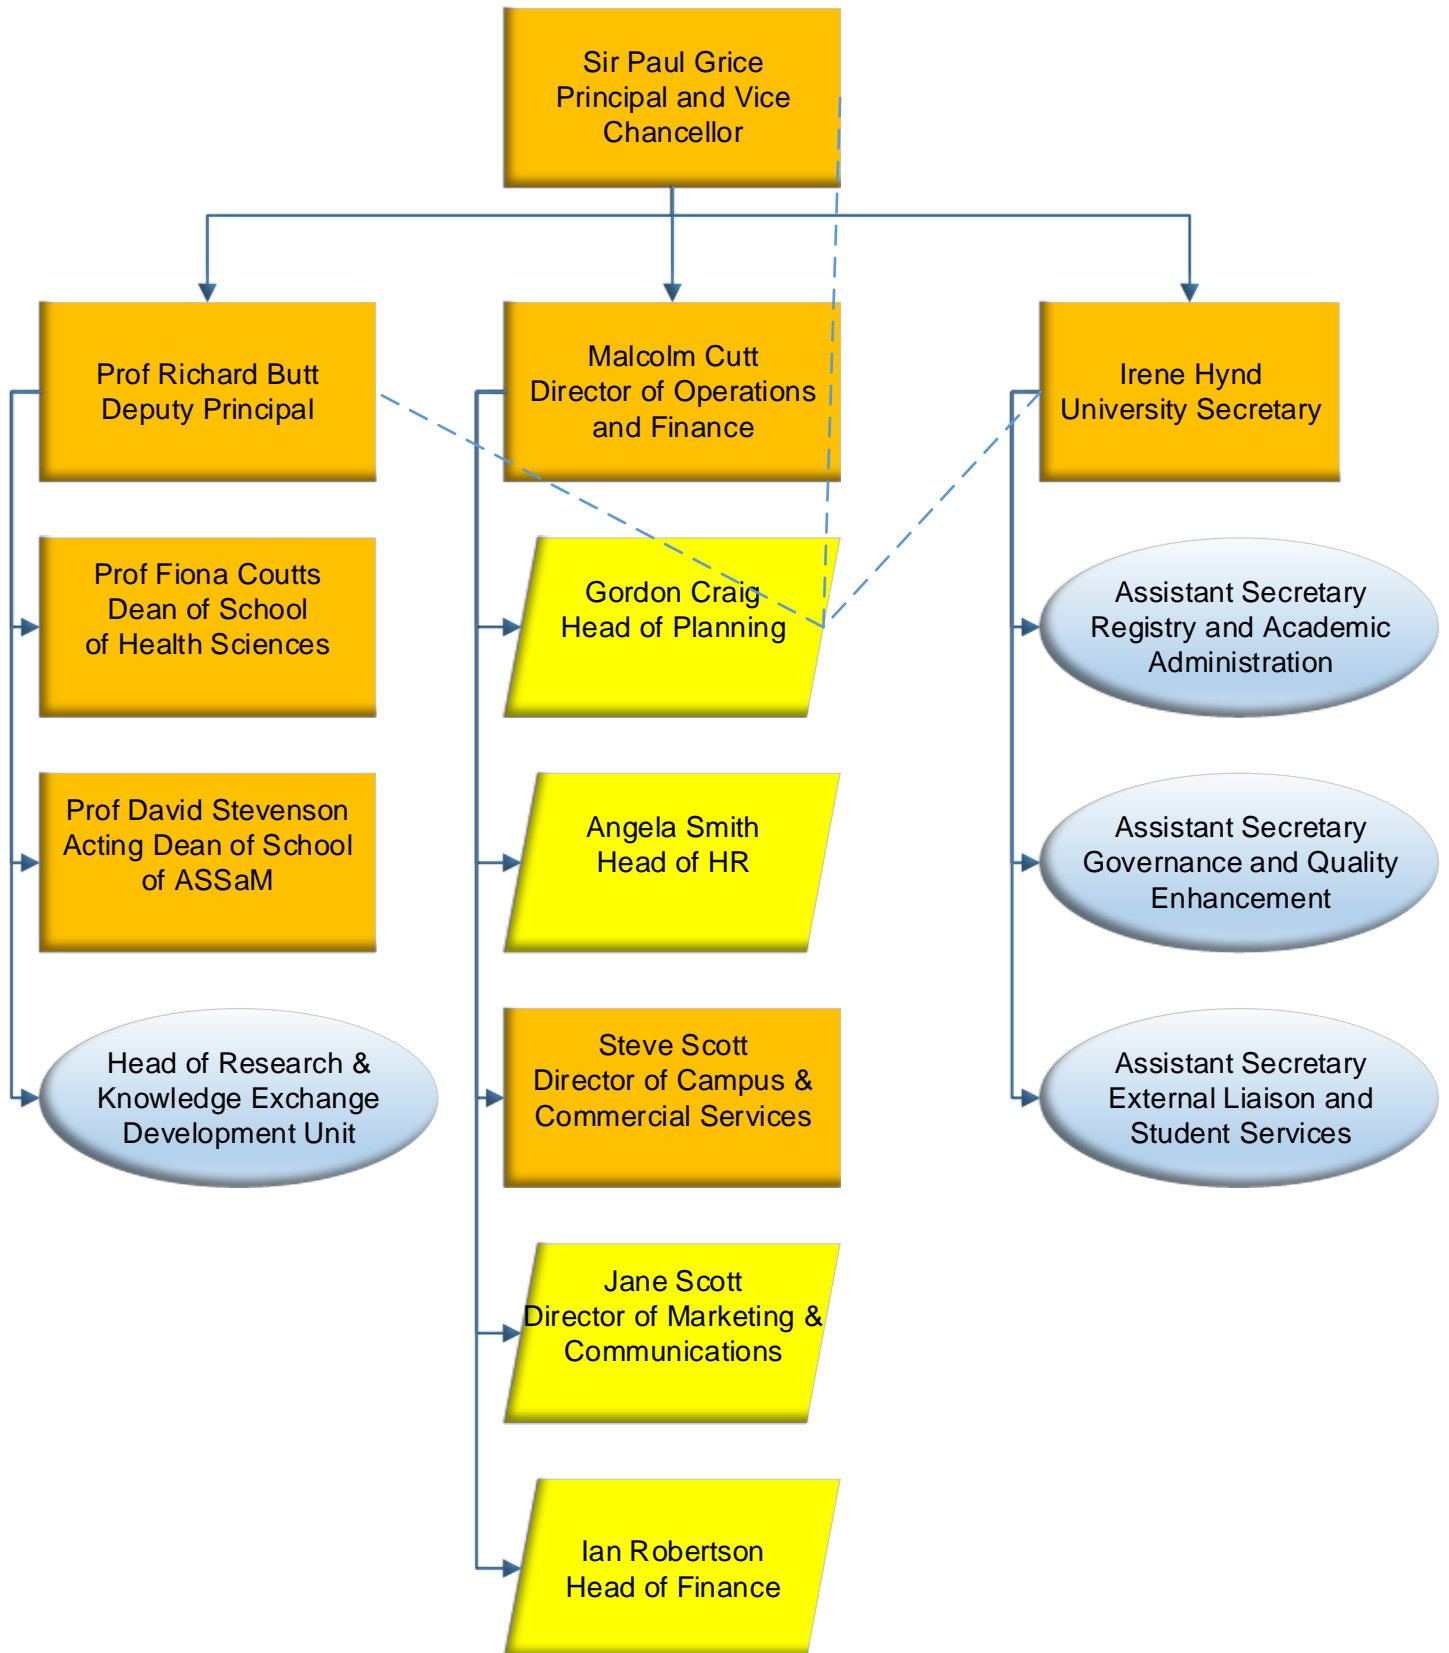

QUEEN MARGARET UNIVERSITY ORGANISATION CHART

Comments:

- Orange Rectangles: Members of the Senior Leadership Team.
- Yellow Parallelograms: individuals regularly in attendance at meetings of the Senior Leadership Team.
- Last updated: October 2020.